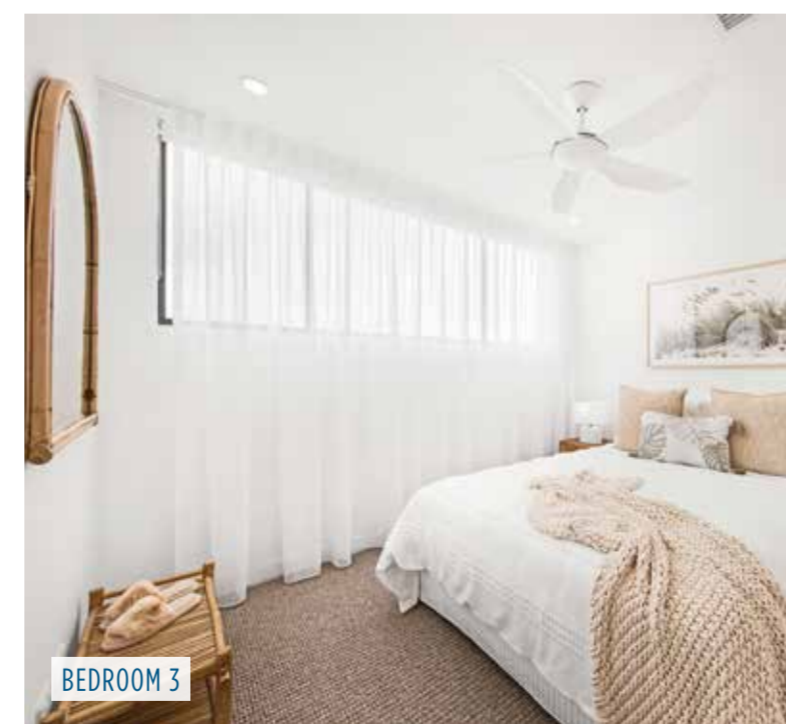

Dream Home Art Union Draw 425 is not one but FOUR magnificent townhouses in the heart of Surfers Paradise, as well as **\$1 million** in GOLD.

Comprising of four magnificent three-bedroom, three-bathroom townhouses in a brand-new complex, each with a private lift and water views. *Bijou Residence* is the ultimate in relaxed luxury in the heart of Surfers Paradise, minutes from surf beaches and moments from waterways, with all the fun and excitement of Australia's most glamorous city at your FOUR doorsteps!

12 BEDROOMS

12 BATHROOMS + 4 POWDER

4 DOUBLE CAR GARAGES

AC | LIFT | SECURITY | SOLAR

GOLD COAST SKYLINE + WATER VIEWS

PRIZE FEATURES

- ▶ Entire complex of FOUR townhouses at Surfers Paradise
- ▶ Each townhouse spans four levels, accessed by private lift and features three bedrooms, three bathrooms plus powder room and an entertainer's balcony
- ▶ Double secure garage for each townhouse
- ▶ Expansive living areas
- ▶ Spacious kitchen with premium appliances
- ▶ Extraordinary location close to beaches, waterways, shopping, and entertainment
- ▶ Air conditioning, CCTV security, lush landscaping
- ▶ All four townhouses are fully styled with a combined total of **\$408,524** worth of furniture and appliances
- ▶ Rent out all FOUR townhouses for an estimated annual rental income of **\$353,600**
- ▶ **\$1 million** in gold bullion included