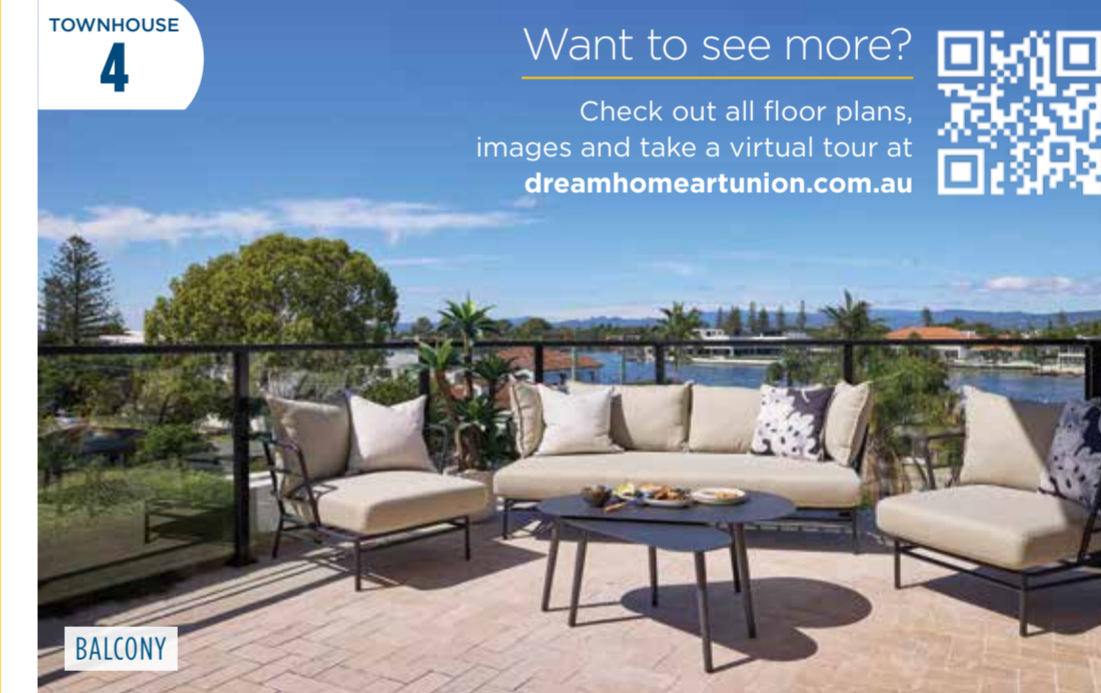

Dream Home Art Union Draw 425 is not one but FOUR magnificent townhouses in the heart of Surfers Paradise, as well as **\$1 million** in GOLD.

Comprising of four magnificent three-bedroom, three-bathroom townhouses in a brand-new complex, each with a private lift and water views. *Bijou Residence* is the ultimate in relaxed luxury in the heart of Surfers Paradise, minutes from surf beaches and moments from waterways, with all the fun and excitement of Australia's most glamorous city at your FOUR doorsteps!

This Gold Coast Life-Changer could be yours for the price of a **\$10** ticket.

ESTIMATED ANNUAL RENTAL RETURN **\$353,600** | FURNITURE & ELECTRICAL APPLIANCES **\$408,524**

ENTIRE COMPLEX

506 SQM LAND SIZE

12 BEDROOMS

12 BATHROOMS + 4 POWDER

4 DOUBLE CAR GARAGES

AC | LIFT | SECURITY | SOLAR

GOLD COAST SKYLINE + WATER VIEWS

PRIZE FEATURES

- ▶ Entire complex of FOUR townhouses at Surfers Paradise
- ▶ Each townhouse spans four levels, accessed by private lift and features three bedrooms, three bathrooms plus powder room and an entertainer's balcony
- ▶ Double secure garage for each townhouse
- ▶ Expansive living areas
- ▶ Spacious kitchen with premium appliances
- ▶ Extraordinary location close to beaches, waterways, shopping, and entertainment
- ▶ Air conditioning, CCTV security, lush landscaping
- ▶ All four townhouses are fully styled with a combined total of **\$408,524** worth of furniture and appliances
- ▶ Rent out all FOUR townhouses for an estimated annual rental income of **\$353,600**
- ▶ **\$1 million** in gold bullion included